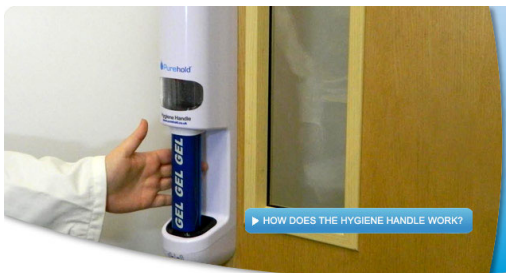

Customer ID	Good Thru	Payment Terms	KSE Contact
KSE	10/1/23	Net 30 Days - Credit Card - Wire	F1

Quantity	Item	Description	Unit Price	Amount
		***** PureHoldUSA 2022 Price List *****		
1.00	PH-HH-001	Purehold PRO Gel Dispensing Hygiene Handle - Single Handle (Gel Only)	199.00	199.00
1.00	PH-GL-009	PureHold PRO Sanitising Hand Gel Refill Pack of (8) Alcohol gel refill bottles 8 x 850ml	145.00	145.00
1.00	PH-PULL-001	Purehold Silver Ion Technology Antibacterial Pull Handle Cover BLUE (Includes Silver Ion Handle Cover, Diameter Gauge, and Shims), Replace Every (6) Months	38.60	38.60
1.00	PH-PULL-002	Purehold Silver Ion Technology Pull Handle (Includes Silver Ion Handle Cover, Diameter Gauge, and Shims) BLACK	38.60	38.60
1.00	PH-LV-001-BL	Purehold Silver Ion Technology Antibacterial Lever Door Handle Cover Straight BLUE, Replace Every (6) Months	38.60	38.60
1.00	PH-LV-002-BL	Purehold Silver Ion Technology Antibacterial Lever Door Handle Cover Return to Door (RTD), Replace Every (6) Months	38.60	38.60
1.00	PH-PUSH-1	Purehold Silver Ion Technology Antibacterial Door Push Plate (STANDARD SIZE)	39.95	39.95